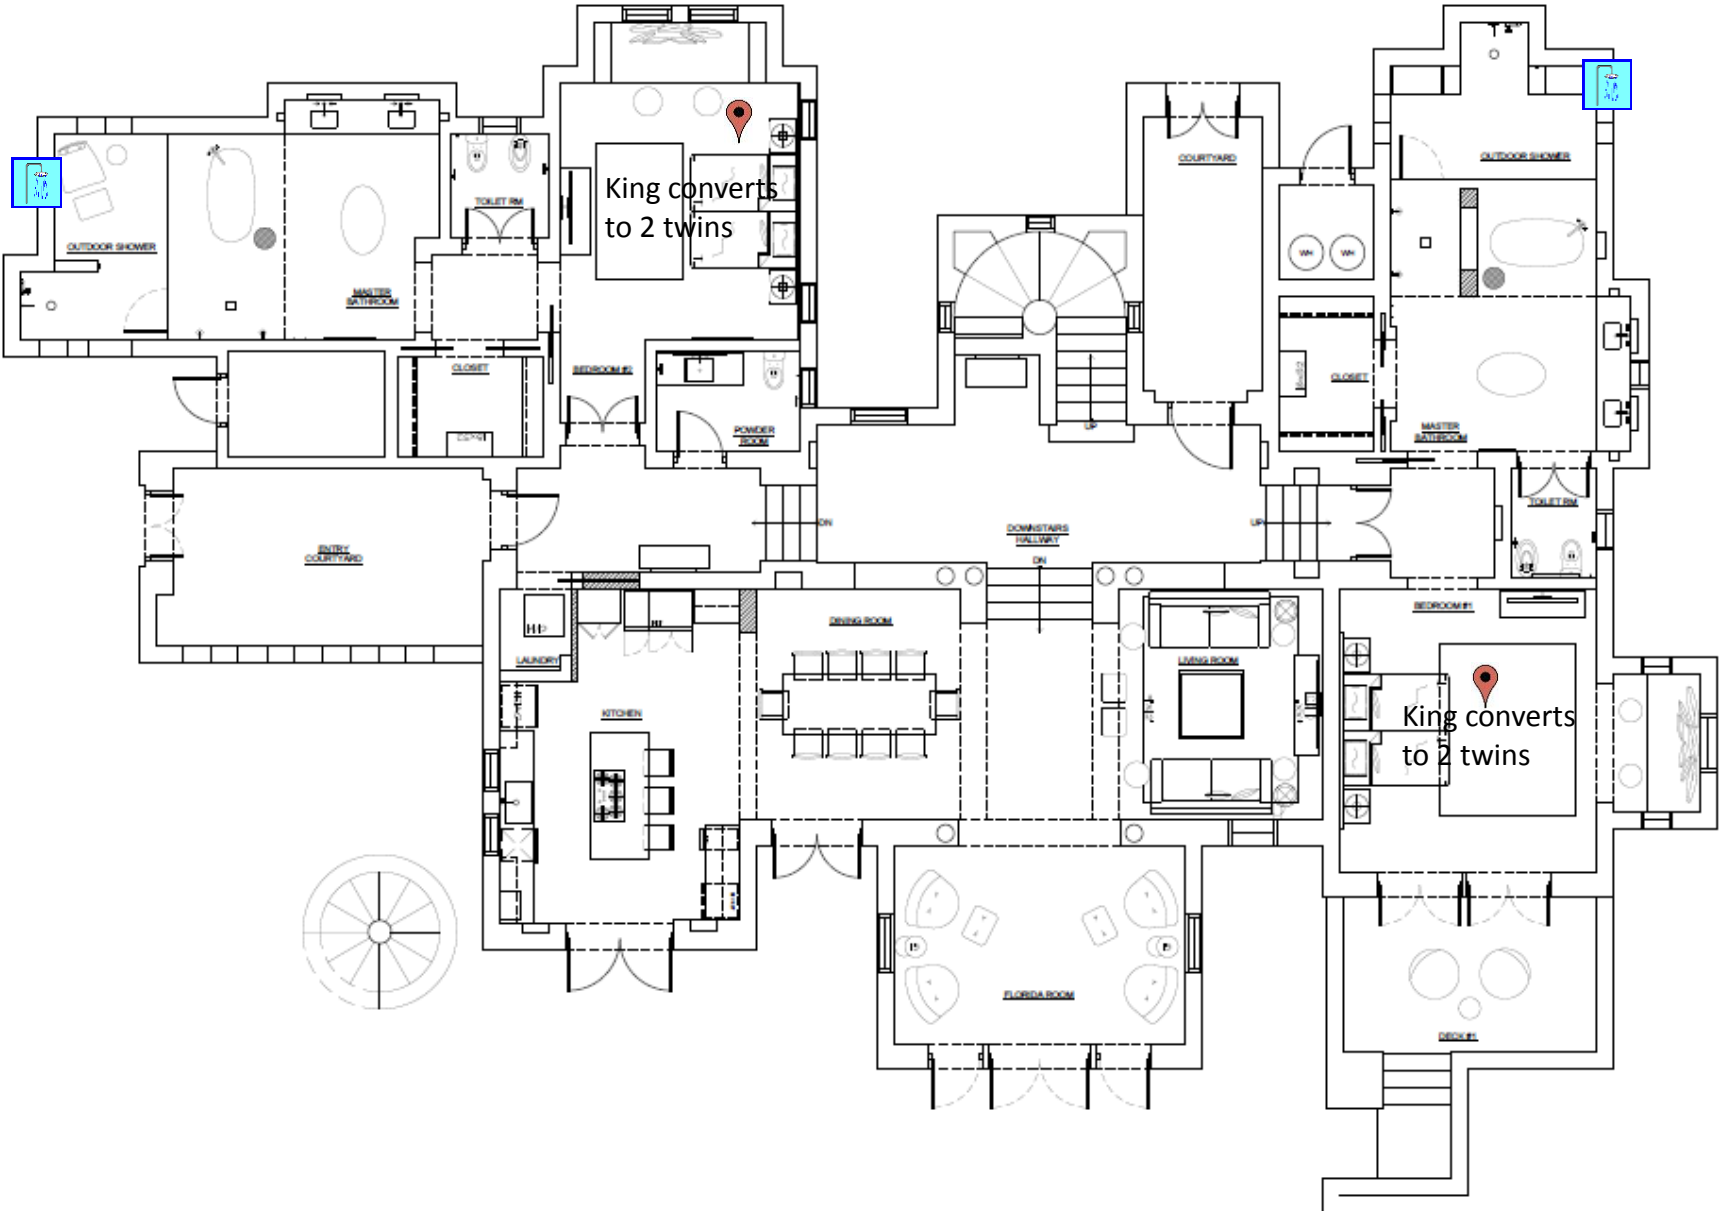

2 of 5
Bedrooms on
1st floor

Both
King Beds
Convert to
Twins