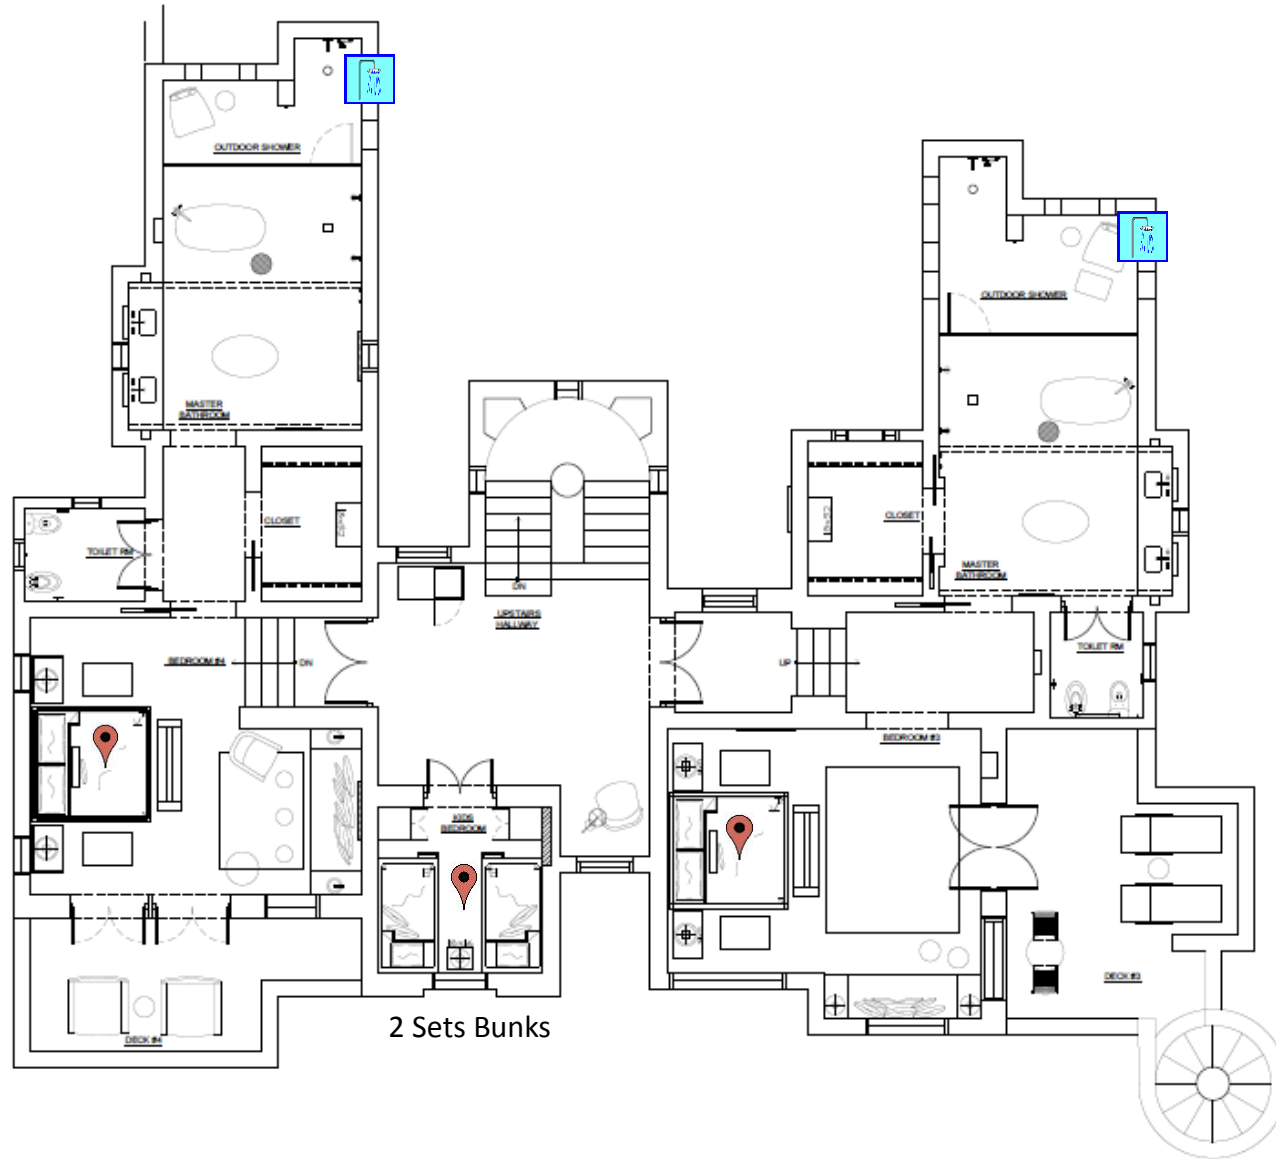

# SAND VILLA BEDS & BATHS

Building	Bedroom	Beds	Sleeps	Ensuite Bath	Outdoor Shower	Notes
Sand Villa	Main Floor Master	1 King (Converts to 2 Twins)	2	Yes	Yes	
Sand Villa	Main Floor Master	1 King (Converts to 2 Twins)	2	Yes	Yes	
Sand Villa	Second Floor Master	1 King	2	Yes	Yes	
Sand Villa	Second Floor Master	1 King	2	Yes	Yes	
Sand Villa	Second Floor Bunk Room	2 Sets Bunk Beds	4			No Private Bath
<b>TOTAL</b>	<b>5 Bedrooms</b>	<b>8 Beds</b> <b>10 Beds</b> <i>(If Convert 2 Main Floor Kings to 2 Twins)</i>	<b>Up to 12 People</b>	<b>4 Ensuite Baths</b>	<b>4 Outdoor Showers</b>	<b>1 Half Bath on First floor</b>

# AFTER TRANSFORMATION

2 of 5 Bedrooms  
on Main Floor

King Beds  
Convert to 2  
Twins

# AFTER TRANSFORMATION

3 of 5  
Bedrooms on  
2<sup>nd</sup> Floor

2 with King  
Beds

3<sup>rd</sup> is Kids' 4-  
Person Bunk  
Room