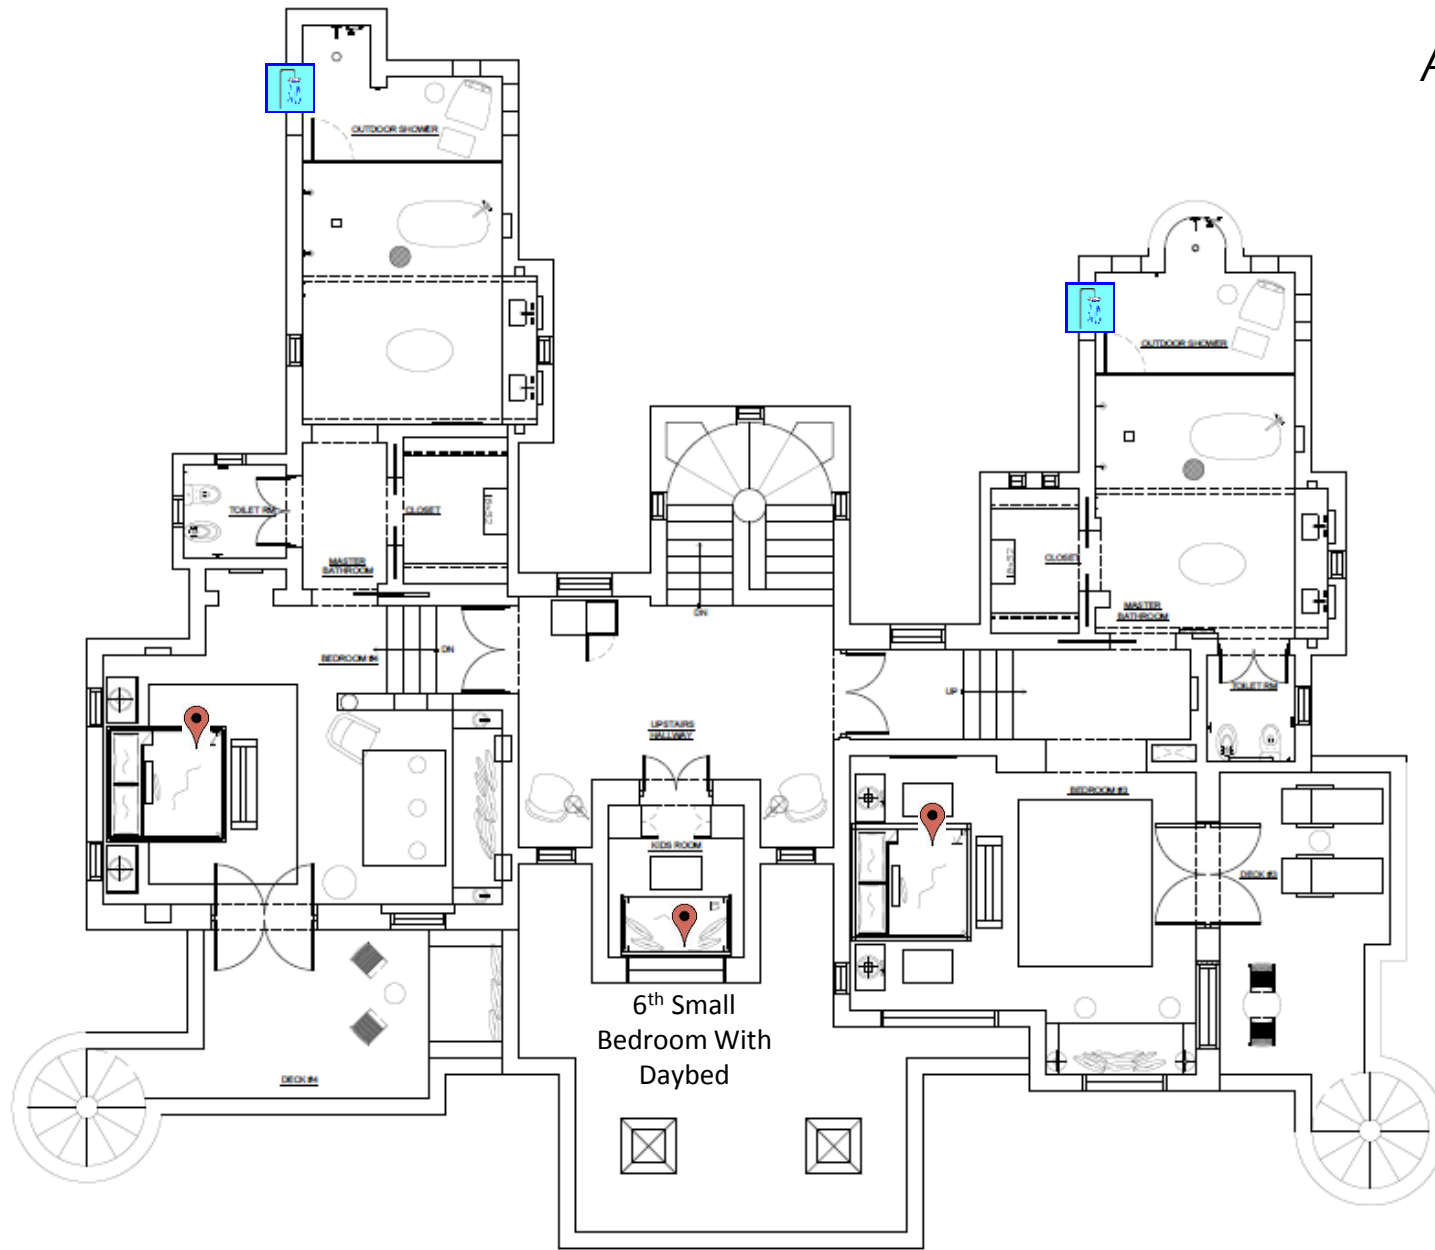

# SEA VILLA BEDS & BATHS

Building	Bedroom	Beds	Sleeps	Ensuite Bath	Outdoor Shower	Notes
Sea Villa	Main Floor Master	1 King (Converts to 2 Twins)	2	Yes	Yes	
Sea Villa	Main Floor Master	1 King	2	Yes	Yes	
Sea Villa	Main Floor Master	1 King (Converts to 2 Twins)	2	Yes		
Sea Villa	Second Floor Master	1 King	2	Yes	Yes	
Sea Villa	Second Floor Master	1 King	2	Yes	Yes	
Sea Villa	Second Floor Small Room	Daybed – Ideal for Child	1			No Private Bath
<b>TOTAL</b>	<b>6 Bedrooms</b>	<b>6 Beds</b> <b>8 Beds</b> <i>(If Convert 2 Kings to 2 Twins)</i>	<b>Up to 11 People</b> <i>(1 is Child)</i>	<b>5 Ensuite Baths</b>	<b>4 Outdoor Showers</b>	<b>1 Half Bath on First floor</b>

# AFTER TRANSFORMATION

2 of 6  
Bedrooms on  
2<sup>nd</sup> Floor

Both With  
King Beds

6<sup>th</sup> Room  
Has Daybed –  
Ideal for Child