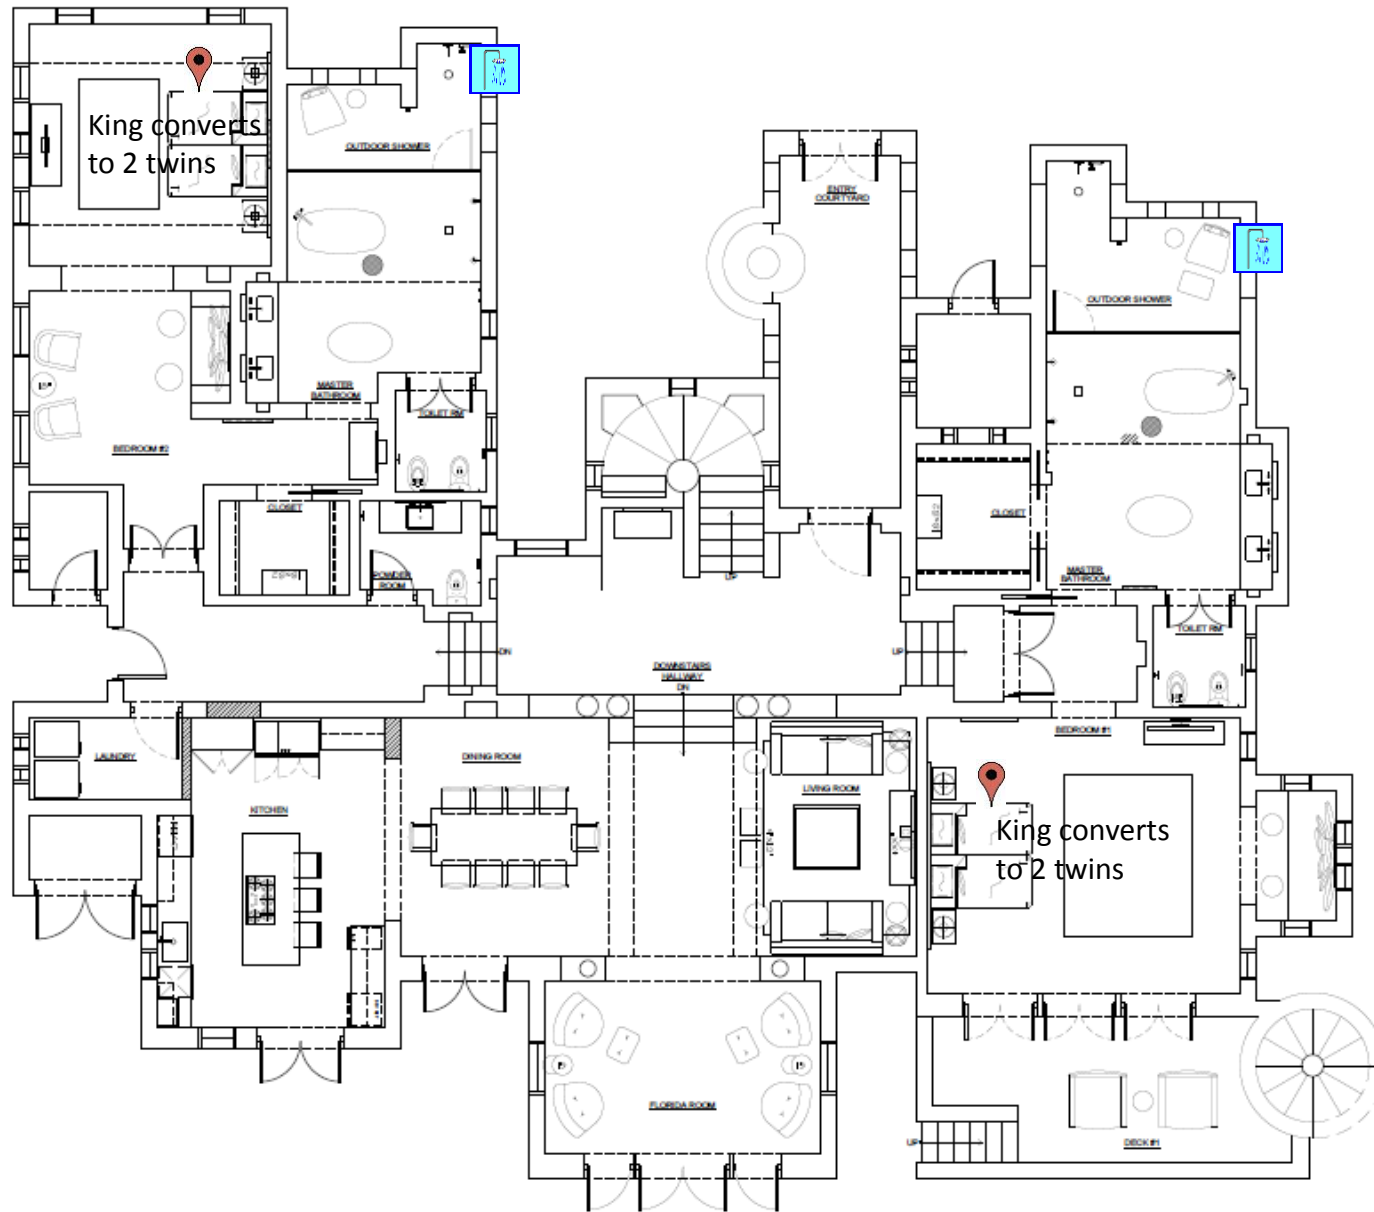

**Sky Villa**  
5 BDR: Sleeps 10

**Sand Villa**  
5 BDR: Sleeps 12

**Sea Villa**  
6 BDR: Sleeps 11  
(6<sup>th</sup> BDR is Child Only)

LONG BAY BEACH

**Beach Pavilion**

SHARED BEACH PAVILION/BAR

# SAND VILLA BEDS & BATHS

Building	Bedroom	Beds	Sleeps	Ensuite Bath	Outdoor Shower	Notes
Sand Villa	Main Floor Master	1 King (Converts to 2 Twins)	2	Yes	Yes	
Sand Villa	Main Floor Master	1 King (Converts to 2 Twins)	2	Yes	Yes	
Sand Villa	Second Floor Master	1 King	2	Yes	Yes	
Sand Villa	Second Floor Master	1 King	2	Yes	Yes	
Sand Villa	Second Floor Bunk Room	2 Sets Bunk Beds	4			No Private Bath
<b>TOTAL</b>	<b>5 Bedrooms</b>	<b>8 Beds</b> <b>10 Beds</b> <i>(If Convert 2 Main Floor Kings to 2 Twins)</i>	<b>Up to 12 People</b>	<b>4 Ensuite Baths</b>	<b>4 Outdoor Showers</b>	<b>1 Half Bath on First floor</b>

# AFTER TRANSFORMATION

2 of 5 Bedrooms  
on Main Floor

King Beds  
Convert to 2  
Twins